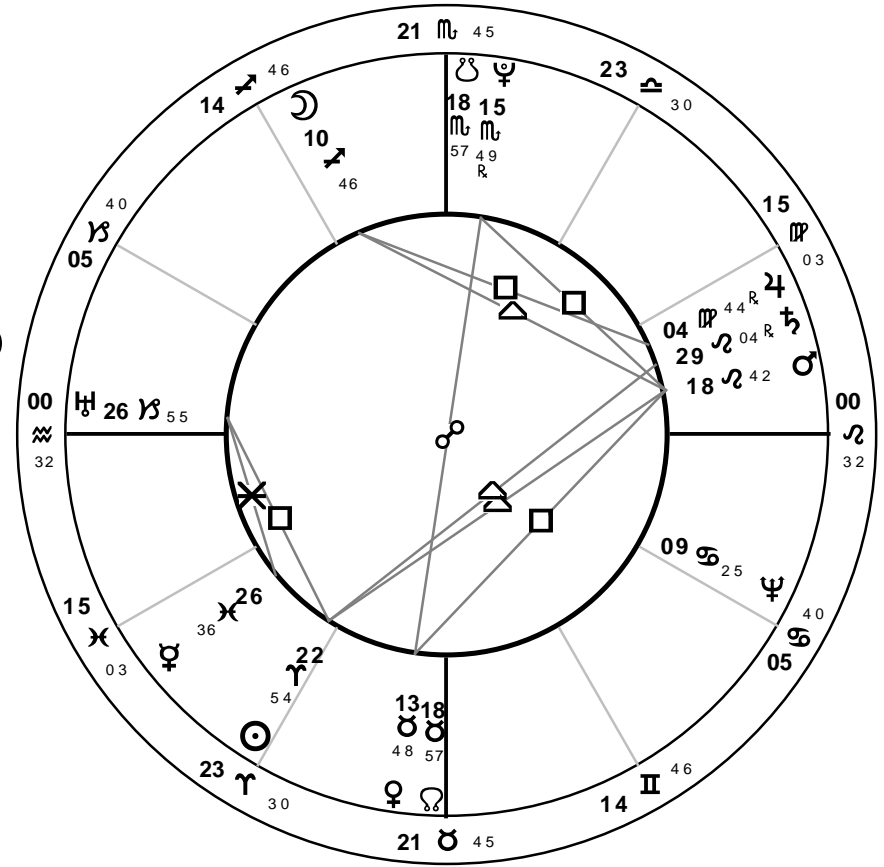

# Thomas Jefferson

APR 13 1743

Shadwell

38N01

APR 13 1743

Tropical

Placidus

Virginia

78W24

07:06:48 GMT

True Node

☉ ☽ ♀ ♀ ♂ ♃ ♃ ♃ ♃ ♃

☉	☽	♀	♀	♂	♃	♃	♃	♃	♃
☽	☉								
♀		☽	☉						
♀			☽	☉					
♂				☽	☉				
♃					☽	☉			
♃						☽	☉		
♃							☽	☉	
♃								☽	☉
♃									☽
♃									

♃		♂	♂					♂	MC
♂	♂	♂			♂				AS

## House Cusps

10th	21 ♌ 45	1st	00 ♈ 32
11th	14 ♈ 46	2nd	15 ♋ 03
12th	05 ♊ 40	3rd	23 ♉ 30

Part of Fortune  
☉ 18 ♏ 24